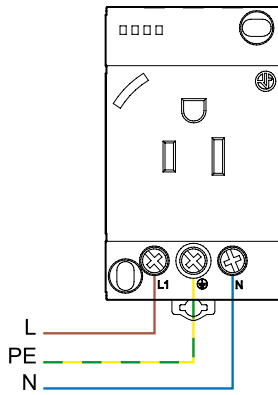

7U SERIES
Power outlets for
electrical enclosures

Modular power outlet for use within electrical enclosures Type 7U.02.8.120.00x0

A safe and certified power outlet for use within electrical enclosures.

- Suitable for the North American grid, NEMA 5-15R, for Type A and Type B 15 A plugs
- Nominal voltage: 125 V AC
- Nominal current: up to 15 A
- Gray color RAL 7035
- Voltage presence LED indicator version available
- 45 mm wide
- Panel or rail 35 mm (EN 60715) mounting

File# E361251

Modular power outlet for electrical enclosures Suitable for the North American grid

Type 7U.02.8.120.00x0
Gray RAL 7035

Ordering information

Example: 7U Series, power outlet for electrical enclosures, gray, 125 V AC, with voltage presence LED indicator.

	7	U	.	0	.	2	.	8	.	1	2	0	.	A	B	C	D	
Series	7U																	
Type																		
Supply version																		
Supply voltage																		

02 = NEMA 5-15R, for Type A and Type B 15 A plugs