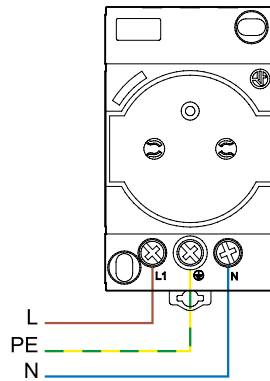

(pending)

Modular power outlets for electrical enclosures French systems

Type 7U.01.8.230.00x0
Grey RAL 7035

Type 7U.01.8.230.00x2
Yellow RAL 1021

Ordering information

Example: 7U Series, socket for the cabinet, French systems, grey color, 230 V AC, with voltage presence LED.