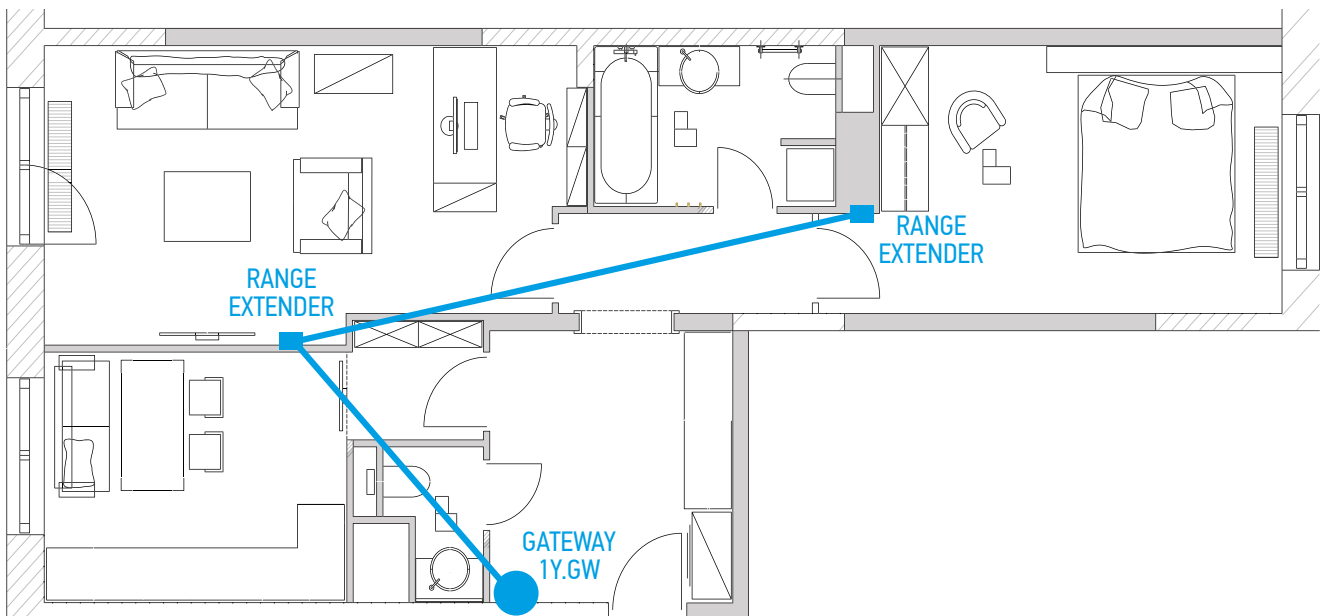

Installation example

Prices, features, specifications, capabilities, appearance and availability of our products and services are subject to change without notice. FINDER assumes no responsibility for the presence of possible errors or insufficient information in this document. In case of discrepancies between the printed and online versions, the latter prevails.