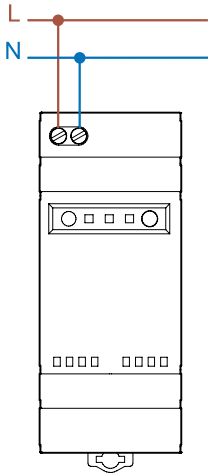

Download App Finder YOU