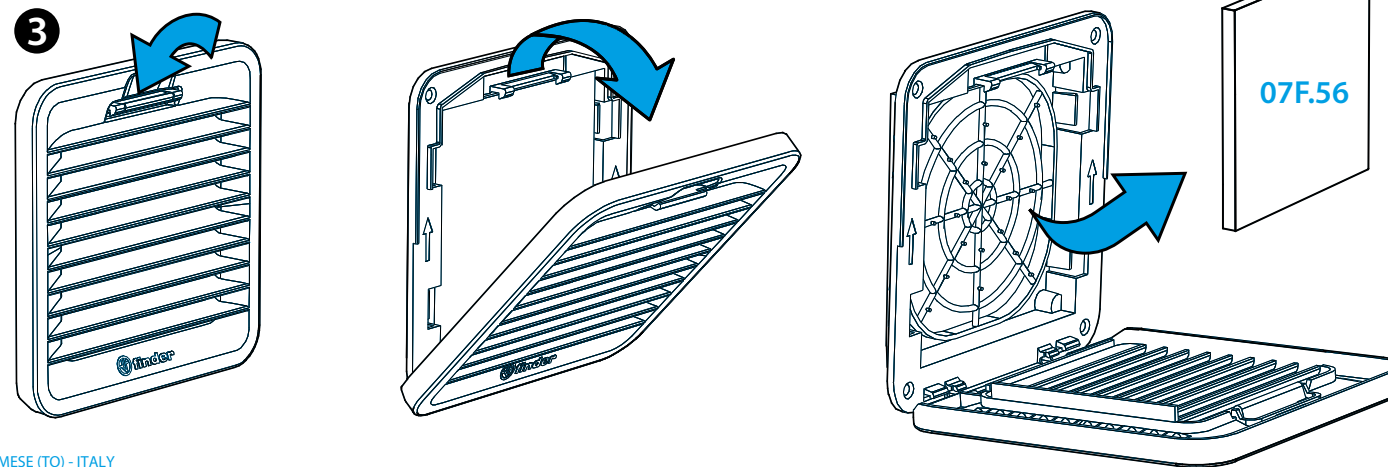

DEUTSCH

FÜR DEN INNENBEREICH:
7F.20 FILTERLÜFTER
7F.21 FILTERLÜFTER IN "BLASENDER" AUSFÜHRUNG

FÜR DEN AUSSENBEREICH:
7F.30 FILTERLÜFTER
7F.31 FILTERLÜFTER IN "BLASENDER" AUSFÜHRUNG

1. **1 ANSCHLUSSBILD FÜR AC**
2. **2 ABMESSUNGEN (mm)**
   7F.2x/3x Lüfter
   7F.02/03 Gitter
3. **3 ÖFFNEN DES GITTERS – AUSTAUSCH DES FILTERS**
   Filtermatte: 07F.56 für Filterlüfter
   07F.55 für Austrittsfilter

Filterklasse
EU3 nach DIN 24185, mittlerer Abscheidegrad (80...90%).
Filtermaterial
Kunststofffaser, progressiver Aufbau, temperaturbeständig bis 100°C, selbstverlöschend, Klasse F1 (DIN 53438).

1. **4 MONTAGE (Beispiel)**
   Die Installation mit Hilfe der Rastnasen ist für Materialstärken von 1,5 mm vorgesehen.
   Die Befestigung ist jedoch auch mit Materialstärken von 2,5 mm möglich.
   Die Befestigung mit Schrauben (im Lieferumfang enthalten) wird empfohlen.
   Das Anzugsdrehmoment beträgt 0.3 Nm.

ANMERKUNG

Für den Innenbereich			
7F.2x.x.xxx.5550	Lüfter	Farbe Grau	RAL 7035
7F.2x.x.xxx.5550.0	Lüfter	Farbe Schwarz	RAL 9004
7F.02.0.000.5000	Gitter	Farbe Grau	RAL 7035
7F.02.0.000.5000.0	Gitter	Farbe Schwarz	RAL 9004

Für den Außenbereich			
7F.3x.x.xxx.5550	Lüfter	Farbe Grau	RAL 7000
7F.03.0.000.5000	Gitter	Farbe Grau	RAL 7000