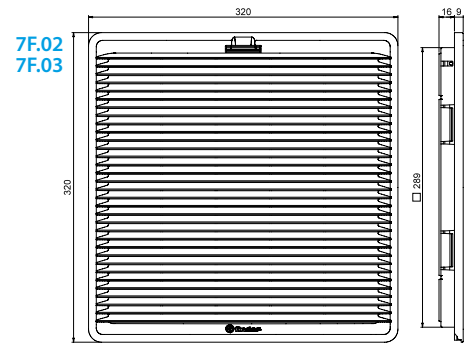

7F.20-5550  
7F.30-5550

7F.02  
7F.03

	7F.2x.x.xxx.5550 7F.2x.x.xxx.5550.0 7F.3x.x.xxx.5550
	U <sub>N</sub> 110...120 V AC (50/60 Hz) (8.120) U <sub>N</sub> 230...240 V AC (50/60 Hz) (8.230) P <sub>N</sub> 120 V AC (50/60 Hz) 75/102 W P <sub>N</sub> 230 V AC (50/60 Hz) 76/116 W
<b>OUT</b>	m <sup>3</sup> /h (50/60Hz) 550/605 m <sup>3</sup> /h (50/60Hz) 400/440 dB (A) 75 (AC)
	(-15...+55)°C (-30...+55)°C only for 7F.3x
	IP54 / Type 12 -> 7F.2x IP54 / Type 3R -> 7F.3x
	For Use on a Flat Surface of a Type 1, 12 Enclosure Use copper conductor only, 90°C min Conductor size 14-18 AWG Surrounding air temperature 55°C

	0.75...2.5 mm <sup>2</sup>
	18...14 AWG
	9mm