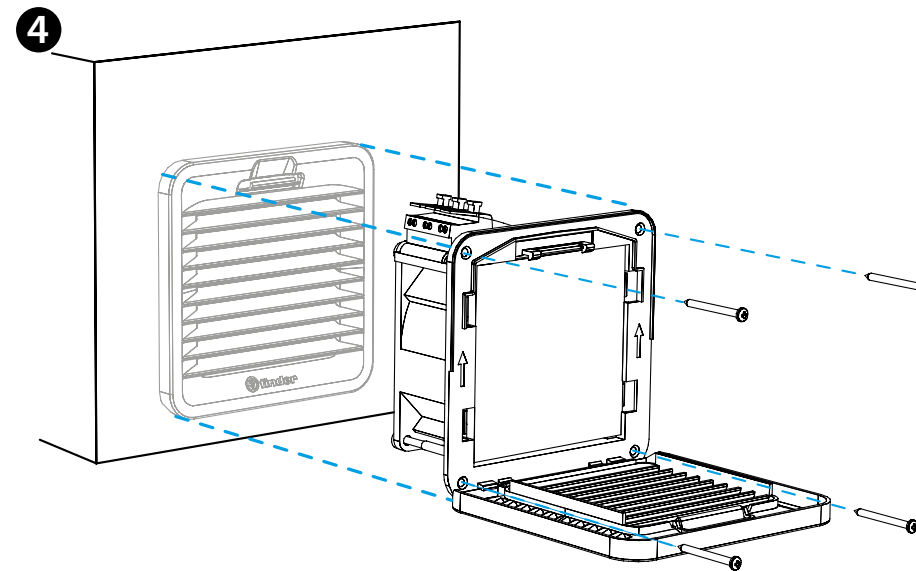

DEUTSCH

FÜR DEN INNENBEREICH:
7F.20 FILTERLÜFTER
7F.21 FILTERLÜFTER IN "BLASENDER" AUSFÜHRUNG

FÜR DEN AUSSENBEREICH:
7F.30 FILTERLÜFTER
7F.31 FILTERLÜFTER IN "BLASENDER" AUSFÜHRUNG

1. **1 ANSCHLUSSBILD FÜR AC**
2. **2 ABMESSUNGEN (mm)**
   7F.2x/3x Lüfter
   7F.02/03 Gitter
3. **3 ÖFFNEN DES GITTERS – AUSTAUSCH DES FILTERS**
   Filtermatte: 07F.56 für Filterlüfter
   07F.55 für Austrittsfilter

Filterklasse
EU3 nach DIN 24185, mittlerer Abscheidegrad (80...90%).
Filtermaterial
Kunststofffaser, progressiver Aufbau, temperaturbeständig bis 100°C, selbstverlöschend, Klasse F1 (DIN 53438).

1. **4 MONTAGE (Beispiel)**
   Die Installation mit Hilfe der Rastnasen ist für Materialstärken von 1,5 mm vorgesehen.
   Die Befestigung ist jedoch auch mit Materialstärken von 2,5 mm möglich.
   Die Befestigung mit Schrauben (im Lieferumfang enthalten) wird empfohlen.
   Das Anzugsdrehmoment beträgt 0.3 Nm.

ANMERKUNG

Für den Innenbereich			
7F.2x.x.xxx.5550	Lüfter	Farbe Grau	RAL 7035
7F.2x.x.xxx.5550.0	Lüfter	Farbe Schwarz	RAL 9004
7F.02.0.000.5000	Gitter	Farbe Grau	RAL 7035
7F.02.0.000.5000.0	Gitter	Farbe Schwarz	RAL 9004

Für den Außenbereich			
7F.3x.x.xxx.5550	Lüfter	Farbe Grau	RAL 7000
7F.03.0.000.5000	Gitter	Farbe Grau	RAL 7000