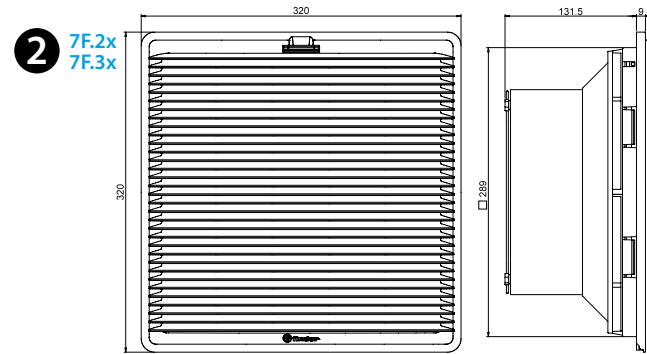

DEUTSCH

FÜR DEN INNENBEREICH:
7F.20 FILTERLÜFTER
7F.21 FILTERLÜFTER IN "BLASENDER" AUSFÜHRUNG

FÜR DEN AUSSENBEREICH:
7F.30 FILTERLÜFTER
7F.31 FILTERLÜFTER IN "BLASENDER" AUSFÜHRUNG

1. **1 ANSCHLUSSBILD FÜR AC**
2. **2 ABMESSUNGEN (mm)**
   7F.2x/3x Lüfter
   7F.02/03 Gitter
3. **3 ÖFFNEN DES GITTERS – AUSTAUSCH DES FILTERS**
   Filtermatte: 07F.56 für Filterlüfter
   07F.55 für Austrittsfilter

Filterklasse
EU3 nach DIN 24185, mittlerer Abscheidegrad (80...90%).
Filtermaterial
Kunststofffaser, progressiver Aufbau, temperaturbeständig bis 100°C, selbstverlöschend, Klasse F1 (DIN 53438).

1. **4 MONTAGE (Beispiel)**
   Die Installation mit Hilfe der Rastnasen ist für Materialstärken von 1,5 mm vorgesehen.
   Die Befestigung ist jedoch auch mit Materialstärken von 2,5 mm möglich.
   Die Befestigung mit Schrauben (im Lieferumfang enthalten) wird empfohlen.
   Das Anzugsdrehmoment beträgt 0.3 Nm.

ANMERKUNG

Für den Innenbereich			
7F.2x.x.xxx.5550	Lüfter	Farbe Grau	RAL 7035
7F.2x.x.xxx.5550.0	Lüfter	Farbe Schwarz	RAL 9004
7F.02.0.000.5000	Gitter	Farbe Grau	RAL 7035
7F.02.0.000.5000.0	Gitter	Farbe Schwarz	RAL 9004

Für den Außenbereich			
7F.3x.x.xxx.5550	Lüfter	Farbe Grau	RAL 7000
7F.03.0.000.5000	Gitter	Farbe Grau	RAL 7000