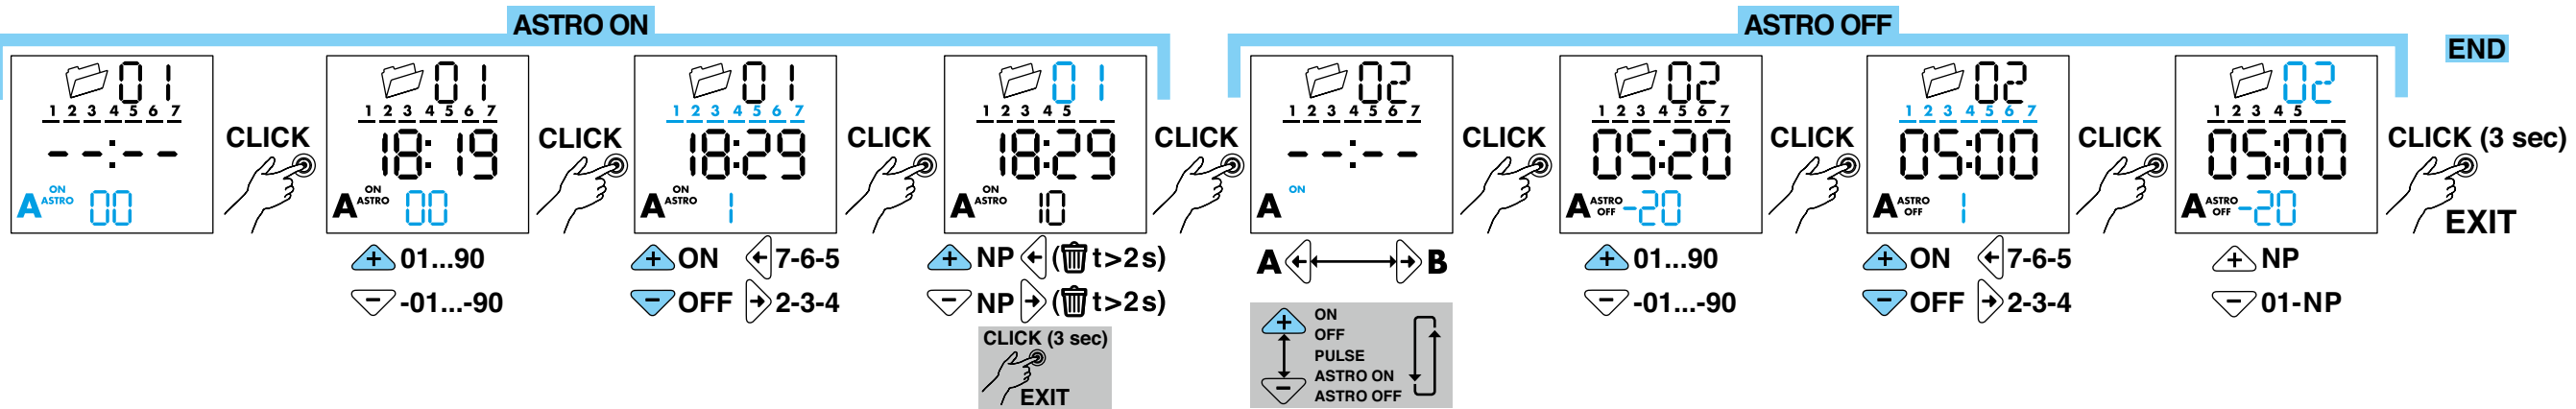

3a
ASTRO ON
ASTRO OFF