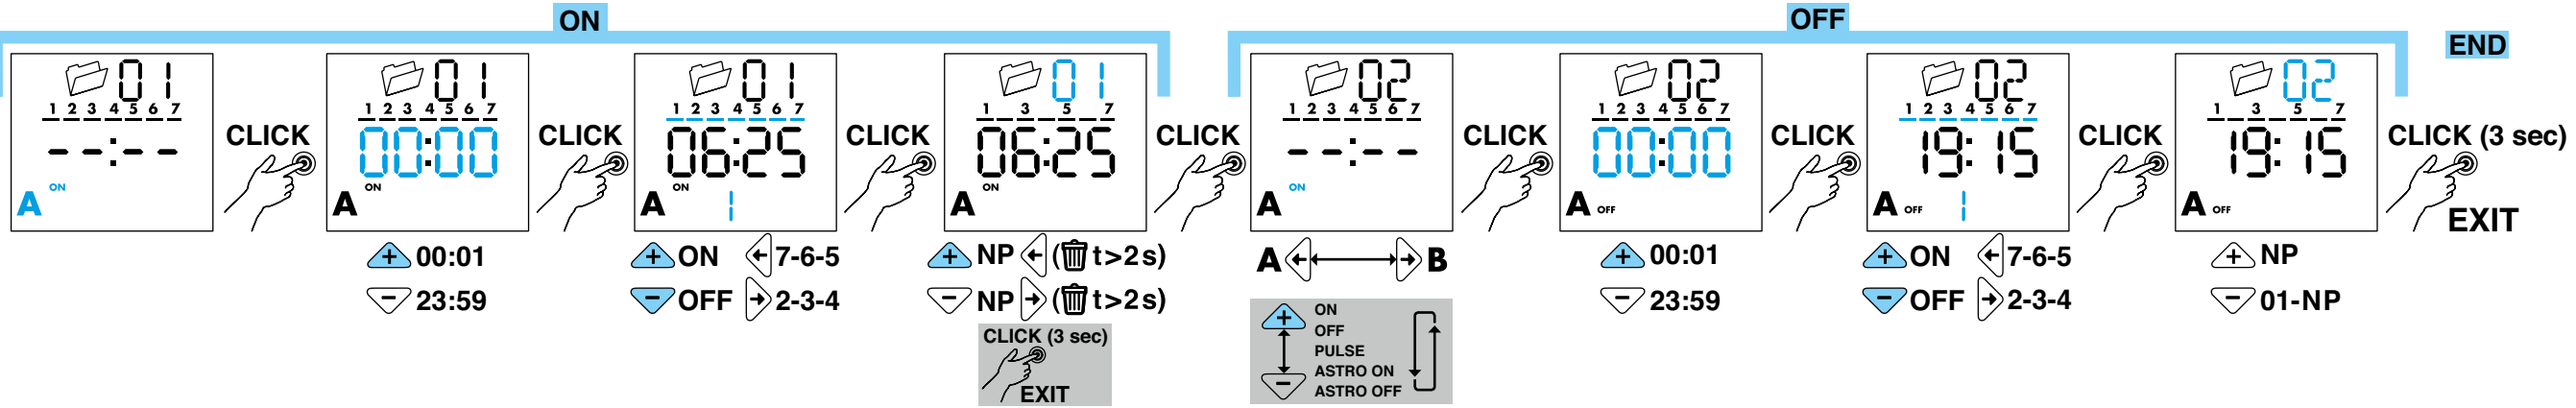

1. + NP (XX)
2. A ← → B
3. + ON
   - OFF
   PULSE
   ASTRO ON
   ASTRO OFF
4. IT NP: NUOVO PROGRAMMA
   - EN NP: NEW PROGRAM
   - FR NP: NOUVEAU PROGRAMME
   - DE NP: NEUES PROGRAMM
   - NL NP: NIEUW PROGRAMMA
   - PT NP: NOVO PROGRAMA
   - ES NP: PROGRAMA NUEVO
   - HU NP: ÚJ PROGRAM
   - CS NP: NOVÝ PROGRAM
   - PL NP: NOWY PROGRAM
   - RO NP: PROGRAM NOU
   - RU NP: НОВАЯ ПРОГРАММА
   - EL NP: ΝΕΟ ΠΡΟΓΡΑΜΜΑ
   - AR NP: برنامج جديد

3a
ASTRO ON
ASTRO OFF

3b
ON-OFF

3c
PULSE