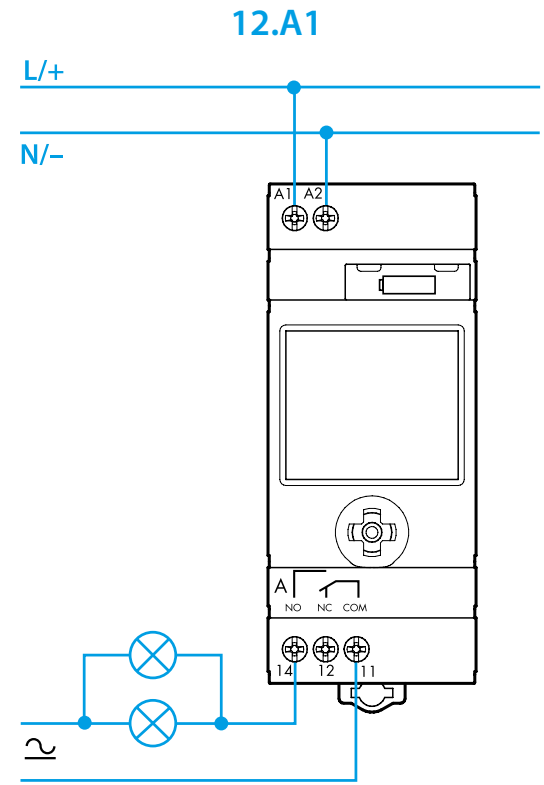

ENGLISH

12.A1/A2 DIGITAL ASTRO TIME SWITCH
Programmable with NFC technology with the App FINDER TOOLBOX
downloaded from Google Play™ - Apple Store.

- **1 DISPLAY INDICATORS**
  - A Setting Menu
  - B Days of the week (1=Mon...7=Sun)
  - C Holiday program
  - D Permanent Manual over-ride activated - channel A
  - E Channel A functions (ON, OFF, Astro ON, Astro OFF, Pulse)
  - F Day - Advanced/Retarded - seconds/minutes
  - G Channel B functions (ON, OFF, Astro ON, Astro OFF, Pulse)
  - H Permanent Manual over-ride activated - channel B (12.A2 only)
  - I Time-CP (post code), year, day, month, hours, minutes, daylight saving ON/OFF, holiday program (Start: day/month. Finish: day/month) PIN ON/OFF, End
  - L Time switch without power supply (powered by battery) - Low battery (with power supply)
  - M Cancel
  - N Program number (max 50) - IT (country), CP (leading two characters of CP), Coor (geographic coordinates in degrees), N(North)/S(South), E(East)/W(West), TZ(Time zone), Y(year), D(day), M(month), H(hour), M(minutes), Daylight saving ON/OFF (EU=Europe - BR=Brazil - AU=Australia) Holiday program (Start: day/month. Finish: day/month)
  - O Programming