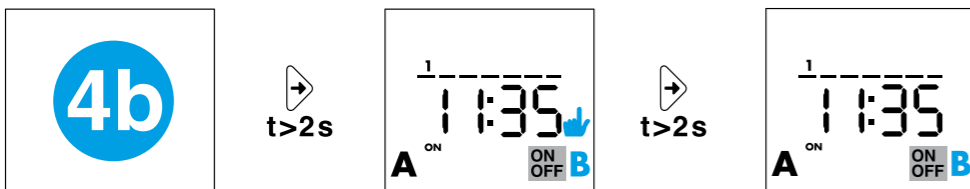

3a
ASTRO ON
ASTRO OFF

3b
ON-OFF

3c
PULSE

4

4a

4b

4c

4d