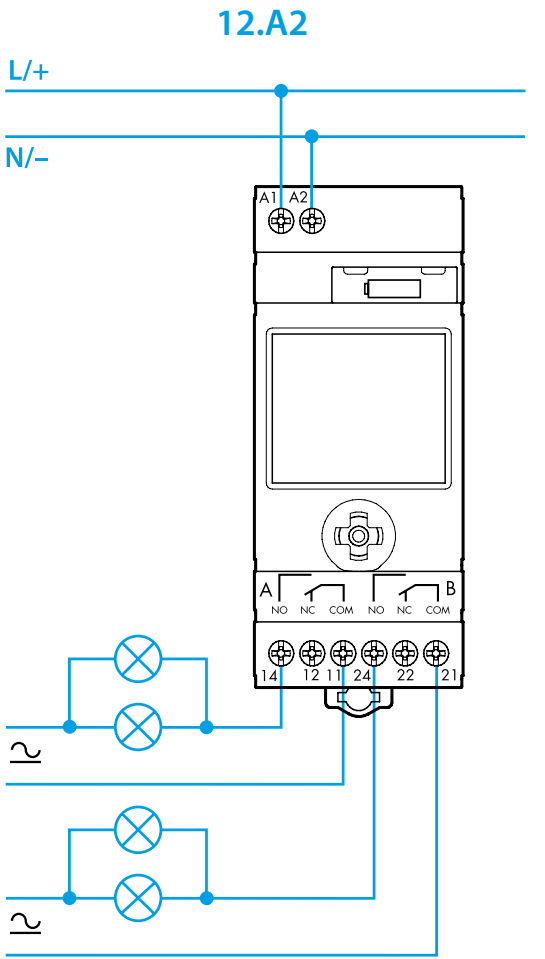

1. **UL** us
2. Operating Control, Independently mounted
   - Panel mounting, Type 1 Action
   - Pollution Degree 2, Impulse Voltage 4000 V (800 V for 12...24 V models)
   - Terminals nominal torque: 0.8 Nm
   - The battery can be replaced only by the manufacturer or competent personnel
   - The device can be installed and configured only by the installer or a qualified installer