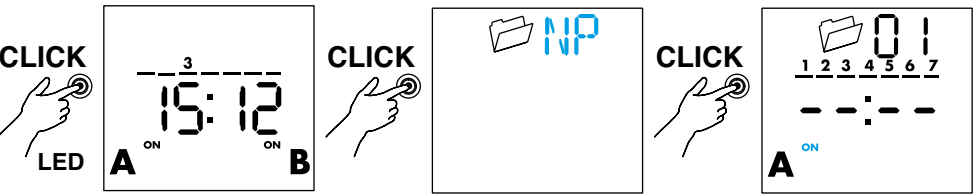

1. + NP (XX)
2. A ← → B
3. + ON
   - OFF
   + PULSE
   - ASTRO ON
   + ASTRO OFF
4. IT NP: NUOVO PROGRAMMA
   - EN NP: NEW PROGRAM
   - FR NP: NOUVEAU PROGRAMME
   - DE NP: NEUES PROGRAMM
   - NL NP: NIEUW PROGRAMMA
   - PT NP: NOVO PROGRAMA
   - ES NP: PROGRAMA NUEVO
   - HU NP: ÚJ PROGRAM
   - CS NP: NOVÝ PROGRAM
   - PL NP: NOWY PROGRAM
   - RO NP: PROGRAM NOU
   - RU NP: НОВАЯ ПРОГРАММА
   - EL NP: ΝΕΟ ΠΡΟΓΡΑΜΜΑ
   - AR NP: برنامج جديد

3a
ASTRO ON
ASTRO OFF

3b
ON-OFF

3c
PULSE