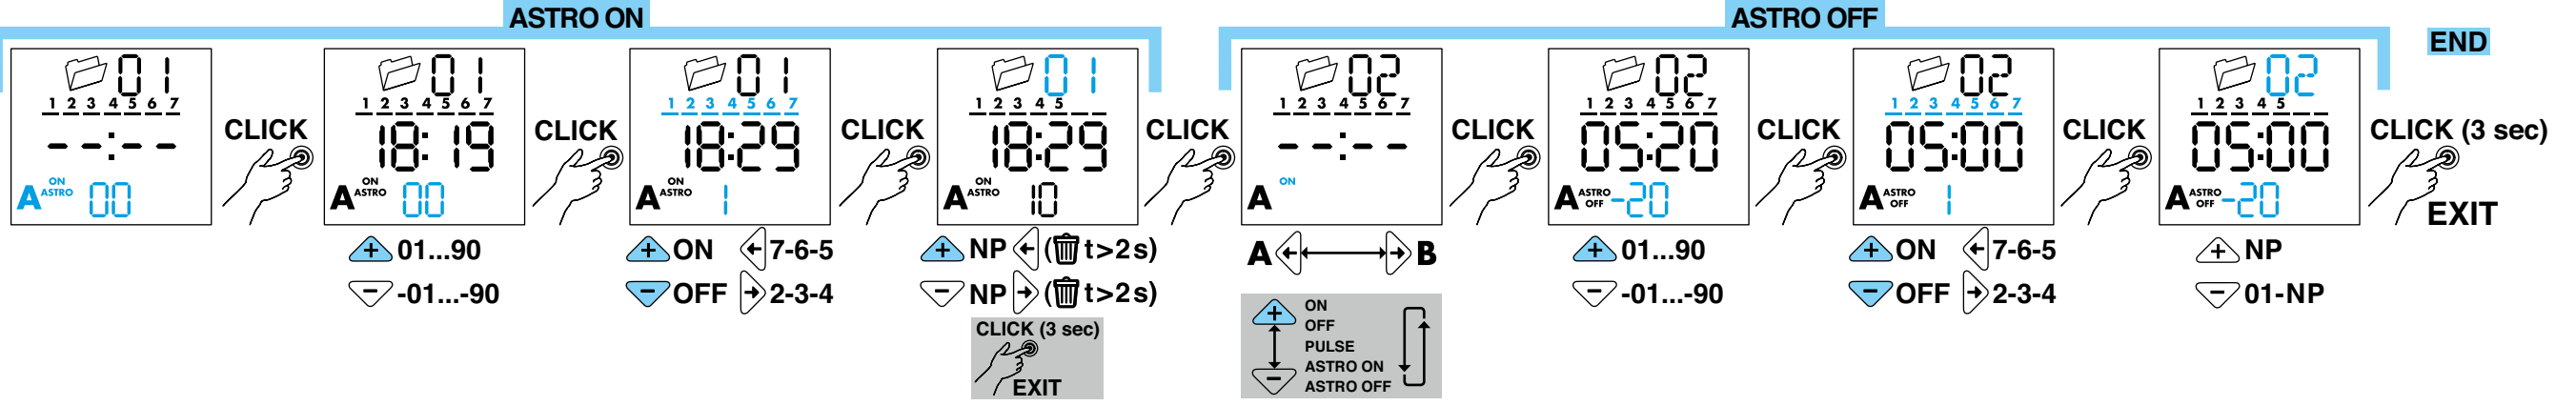

3a
ASTRO ON
ASTRO OFF