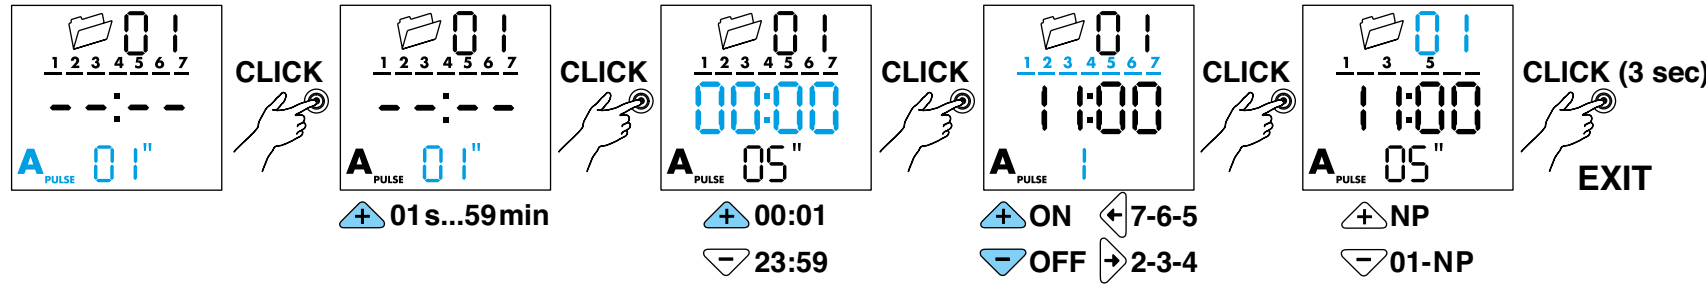

1. + NP (XX)
2. A ← → B
3. + ON
   - OFF
   + PULSE
   - ASTRO ON
   + ASTRO OFF
4. IT NP: NUOVO PROGRAMMA
   - EN NP: NEW PROGRAM
   - FR NP: NOUVEAU PROGRAMME
   - DE NP: NEUES PROGRAMM
   - NL NP: NIEUW PROGRAMMA
   - PT NP: NOVO PROGRAMA
   - ES NP: PROGRAMA NUEVO
   - HU NP: ÚJ PROGRAM
   - CS NP: NOVÝ PROGRAM
   - PL NP: NOWY PROGRAM
   - RO NP: PROGRAM NOU
   - RU NP: НОВАЯ ПРОГРАММА
   - EL NP: ΝΕΟ ΠΡΟΓΡΑΜΜΑ
   - AR NP: برنامج جديد

3a
ASTRO ON
ASTRO OFF

3b
ON-OFF

3c
PULSE