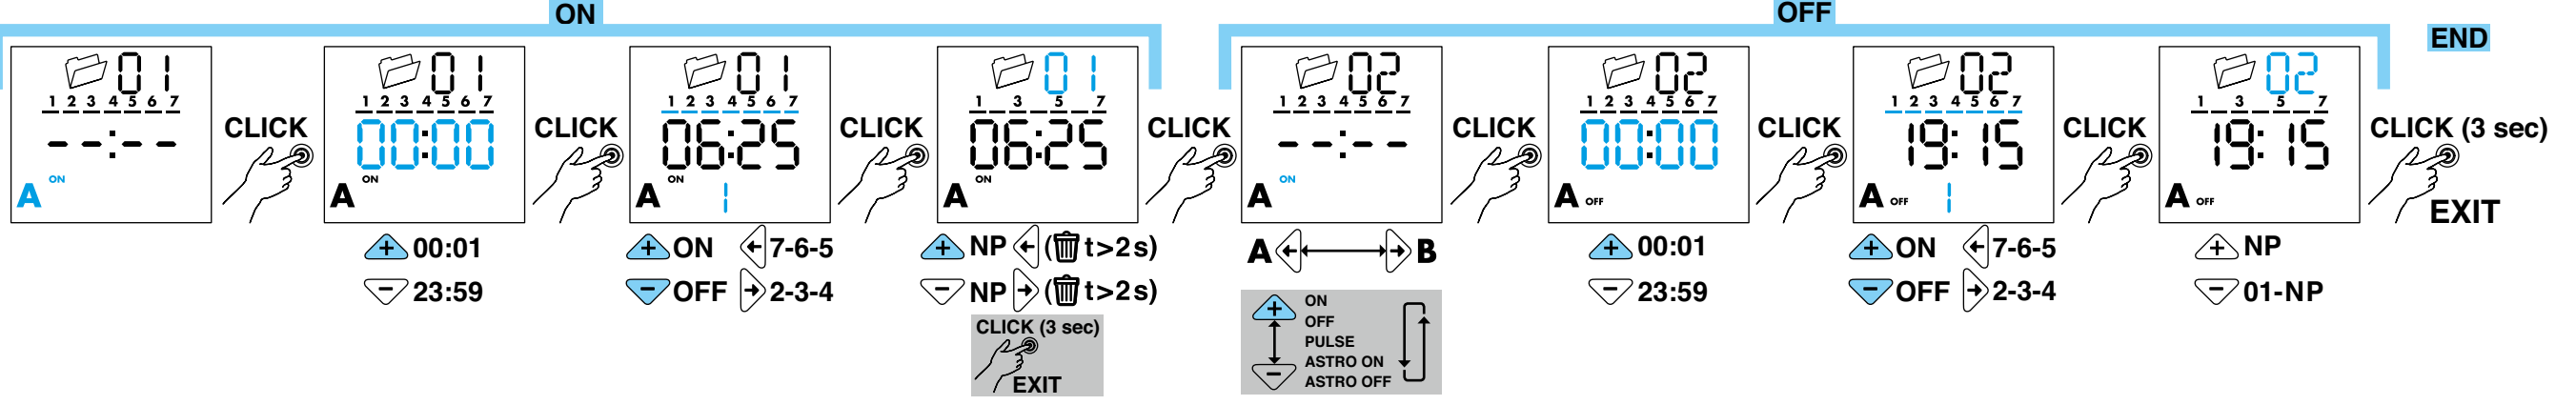

1. + NP (XX)
2. A ← → B
3. + ON
   - OFF
   + PULSE
   - ASTRO ON
   + ASTRO OFF
4. IT NP: NUOVO PROGRAMMA
   - EN NP: NEW PROGRAM
   - FR NP: NOUVEAU PROGRAMME
   - DE NP: NEUES PROGRAMM
   - NL NP: NIEUW PROGRAMMA
   - PT NP: NOVO PROGRAMA
   - ES NP: PROGRAMA NUEVO
   - HU NP: ÚJ PROGRAM
   - CS NP: NOVÝ PROGRAM
   - PL NP: NOWY PROGRAM
   - RO NP: PROGRAM NOU
   - RU NP: НОВАЯ ПРОГРАММА
   - EL NP: ΝΕΟ ΠΡΟΓΡΑΜΜΑ
   - AR NP: برنامج جديد

3a
ASTRO ON
ASTRO OFF

3b
ON-OFF

3c
PULSE