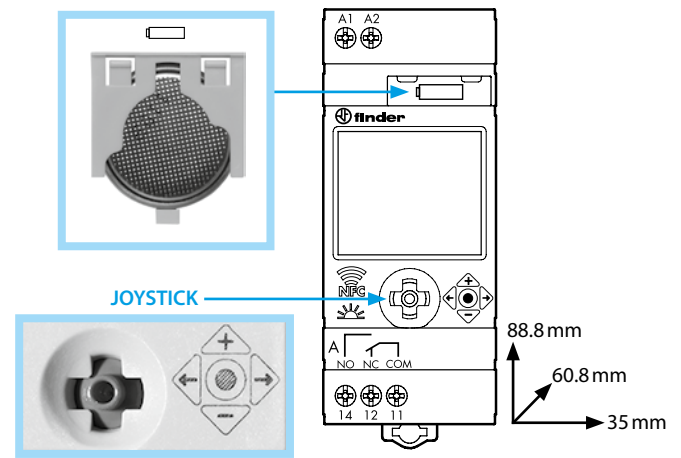

- **4 MANUAL MODE**
  - 4a Manual ON/OFF channel A
  - 4b Manual ON/OFF channel B (only 12.A2)
  - 4c Permanent Manual over-ride ON/OFF - Channel A
  - 4d Permanent Manual over-ride ON/OFF - Channel B (12.A2 only)

- **5 DELETION of all program**
- **6 DELETION of single program**

NOTE
- Battery replacement: BATTERY CR 2032 (LiMnO₂) 3V, 230mAh.
Complies with Article 11, EU directive 2006/66/CE.
Dispose of batteries according to local regulations
- Back-light display (only with power supply)
- Minimum switching interval: 1 second (pulse function)
- ASTRO times vary over the year, time switch times remain constant

EN 60669-1/EN 60669-2-1	
	12.Ax.8.230.0000 U_N 110...230 V AC (50/60 Hz)/DC U_{min} - U_{max} 88 V - 253 V (AC/DC) P 2.8 VA (50 Hz)/0.9 W
	12.A2.0.024.0000 U_N 12...24 V AC (50/60 Hz)/DC U_{min} - U_{max} 10 V - 30 V (AC/DC) P 2.8 VA (50 Hz)/0.9 W
	1 CO (SPDT) (12.A1) 2 CO (DPDT) (12.A2) 16 A 250 V AC
	AC1 4000 VA AC15 (230 V AC) 750 VA
	(230 V) 2000 W (230 V) 750 W CFL-LED (230 V) 400 W
	(-20...+50)°C
IP20