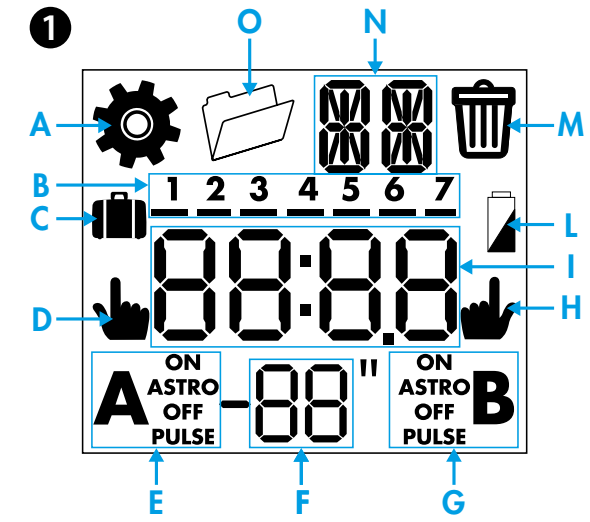

- **4 MANUAL MODE**
  - 4a Manual ON/OFF channel A
  - 4b Manual ON/OFF channel B (only 12.A2)
  - 4c Permanent Manual over-ride ON/OFF - Channel A
  - 4d Permanent Manual over-ride ON/OFF - Channel B (12.A2 only)

- **5 DELETION of all program**
- **6 DELETION of single program**

NOTE
- Battery replacement: BATTERY CR 2032 (LiMnO₂) 3V, 230mAh.
Complies with Article 11, EU directive 2006/66/CE.
Dispose of batteries according to local regulations
- Back-light display (only with power supply)
- Minimum switching interval: 1 second (pulse function)
- ASTRO times vary over the year, time switch times remain constant

EN 60669-1/EN 60669-2-1	
	12.Ax.8.230.0000 U_N 110...230 V AC (50/60 Hz)/DC U_{min} - U_{max} 88 V - 253 V (AC/DC) P 2.8 VA (50 Hz)/0.9 W
	12.A2.0.024.0000 U_N 12...24 V AC (50/60 Hz)/DC U_{min} - U_{max} 10 V - 30 V (AC/DC) P 2.8 VA (50 Hz)/0.9 W
	1 CO (SPDT) (12.A1) 2 CO (DPDT) (12.A2) 16 A 250 V AC
	AC1 4000 VA AC15 (230 V AC) 750 VA
	(230 V) 2000 W (230 V) 750 W CFL-LED (230 V) 400 W
	(-20...+50)°C
IP20