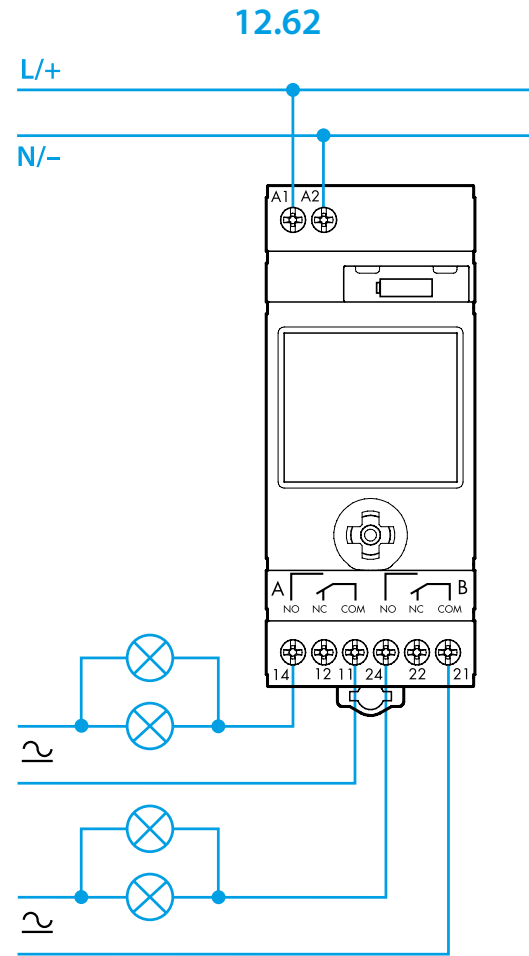

- Operating Control, Independently mounted
- Panel mounting, Type 1 Action
- Pollution Degree 2, Impulse Voltage 4000 V (800 V for 12...24 V models)
- Terminals nominal torque: 0.8 Nm
- The battery can be replaced only by the manufacturer or competent personnel
- The device can be installed and configured only by the installer or a qualified installer