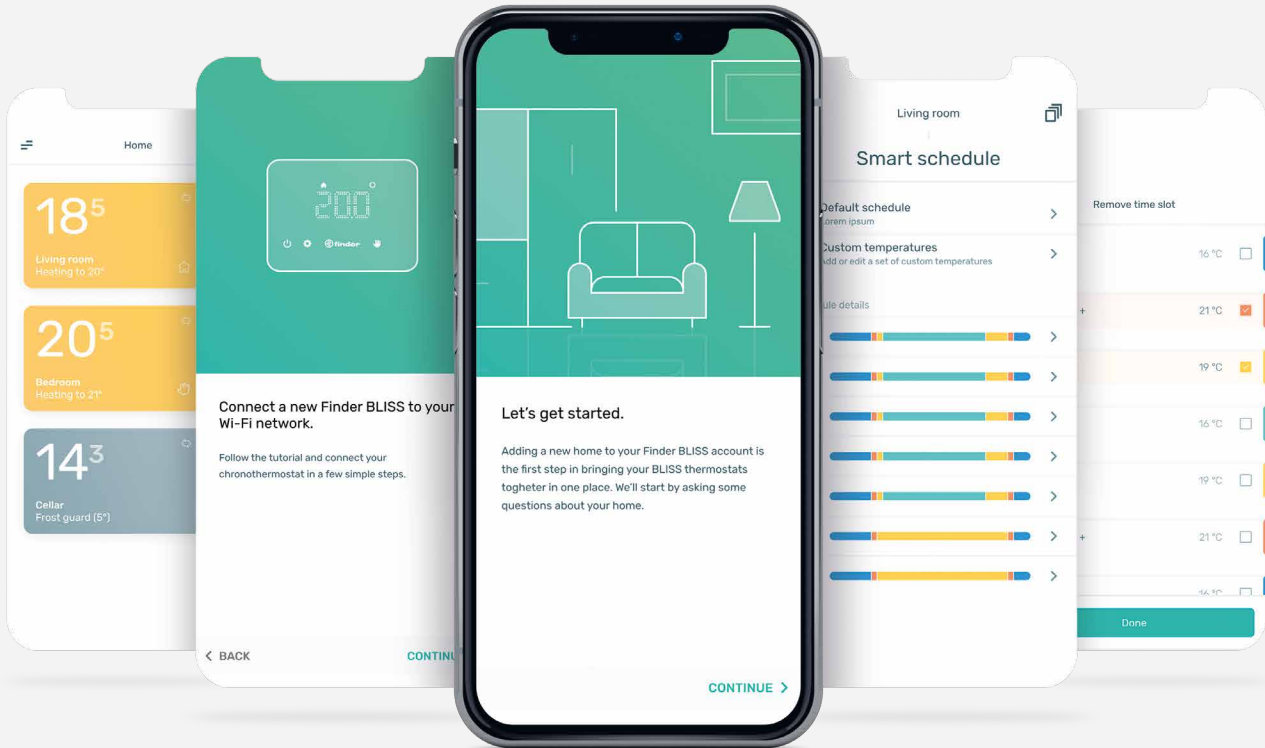

Always under control and available for review – thanks to statistical reports on your home heating demand

The **BLISS** range consists of two devices: a chronothermostat Wi-Fi and a thermostat

The **BLISS WIFI** offers simple and fast ways to program, check and modify your temperature settings. Do this wherever or whenever through the BLISS app or directly from the chronothermostat display.

BLISS T offers a fast, local and stylish way of managing temperature at home.

REMOTE CONTROL

The BLISS Finder app allows you to manage your BLISS Wi-Fi chronothermostats wherever you are. By connecting your BLISS Wi-Fi to your home network you can:

- change the set temperature at any time
- activate the **AUTOAWAY** function to save energy automatically when you leave home
- create your favourite weekly or daily schedules
- manage all the chronothermostats in your main home or those in other nominated homes
- share the management of your **BLISS** with other users

Finder BLISS

AVAILABLE ON

NEW

CLIMATE CONTROL, WITHIN RANGE OF YOUR VOICE

With the new Finder BLISS app you can talk to your home!

Finder BLISS now integrates smoothly with voice assistants: **GOOGLE ASSISTANT** and **AMAZON ALEXA**.